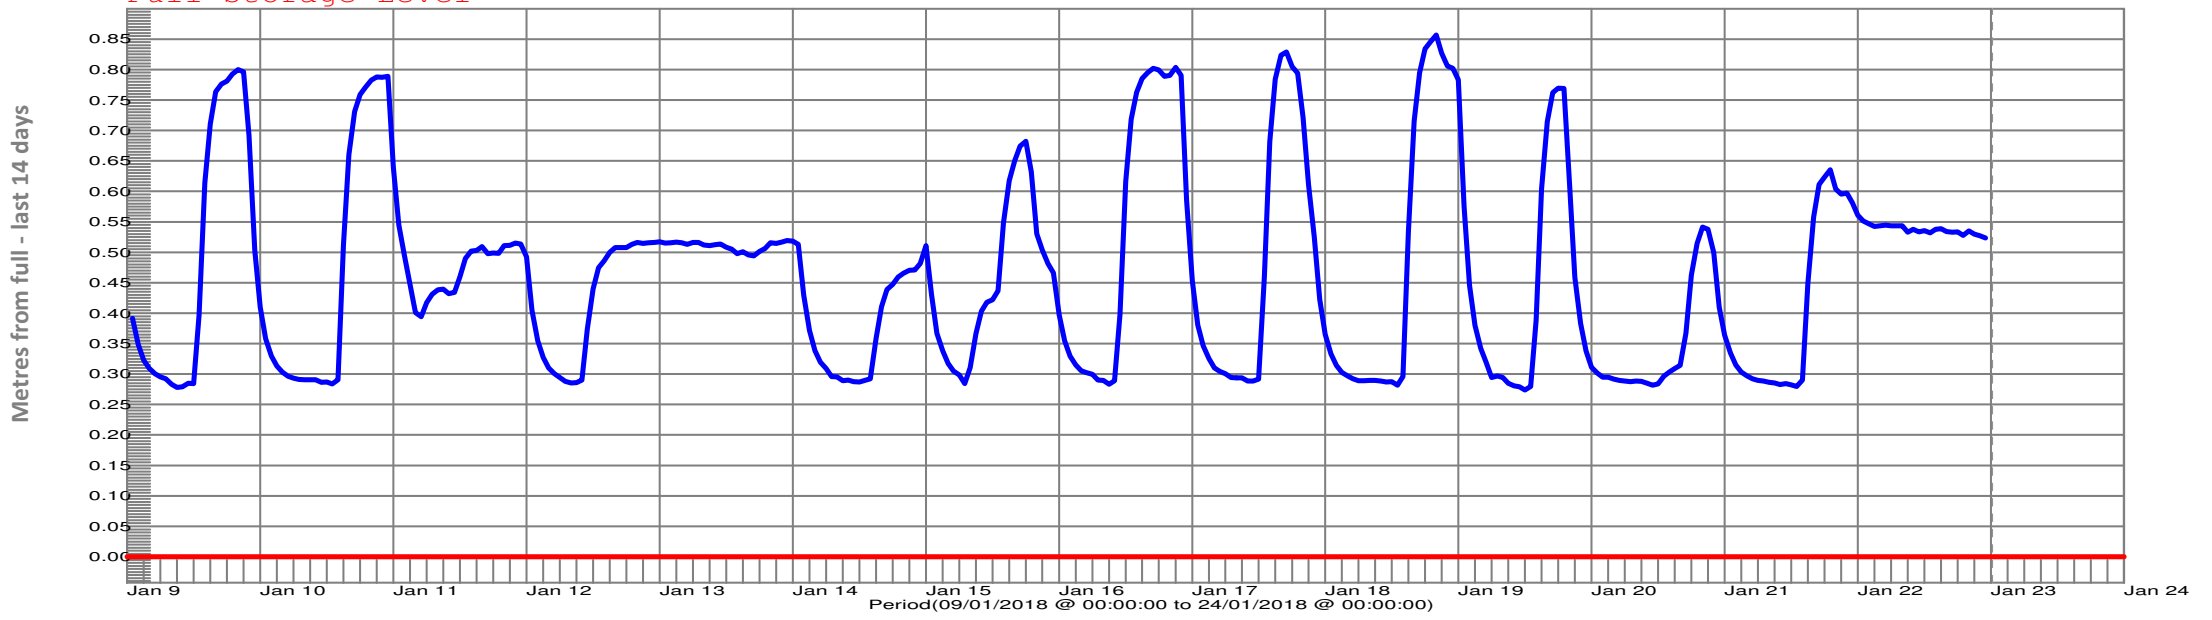

Height above Sea Level	Metres
Full Storage Level	97.840
Last Level Reading	98.363
Normal Minimum Operating Level	92.960

Cluny Lagoon at Dam  
Full Storage Level

Cluny Lagoon at Dam  
Full Storage Level