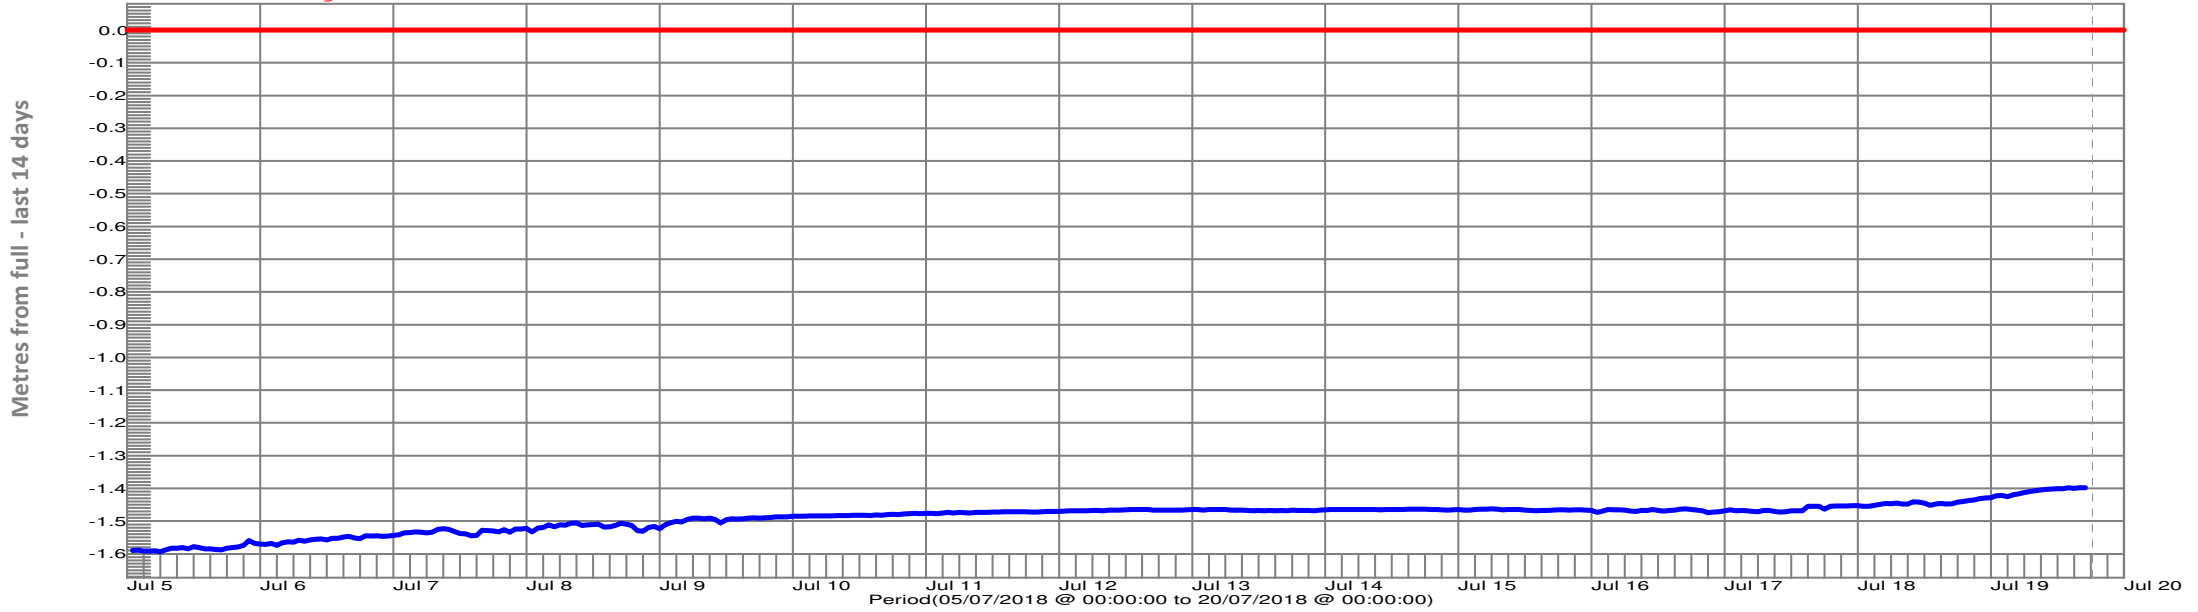

Height above Sea Level	Metres
Full Storage Level	952.820
Last Level Reading	951.423
Normal Minimum Operating Level	943.050

Image created:  
 19/07/2018 @ 18:17  
 Time is Eastern Standard Time (EST)  
 Represented by vertical dotted line.  
 (add 1hr during day light savings)

Arthurs Lake at Pump Station  
 Full Storage Level

Arthurs Lake at Pump Station  
 Full Storage Level