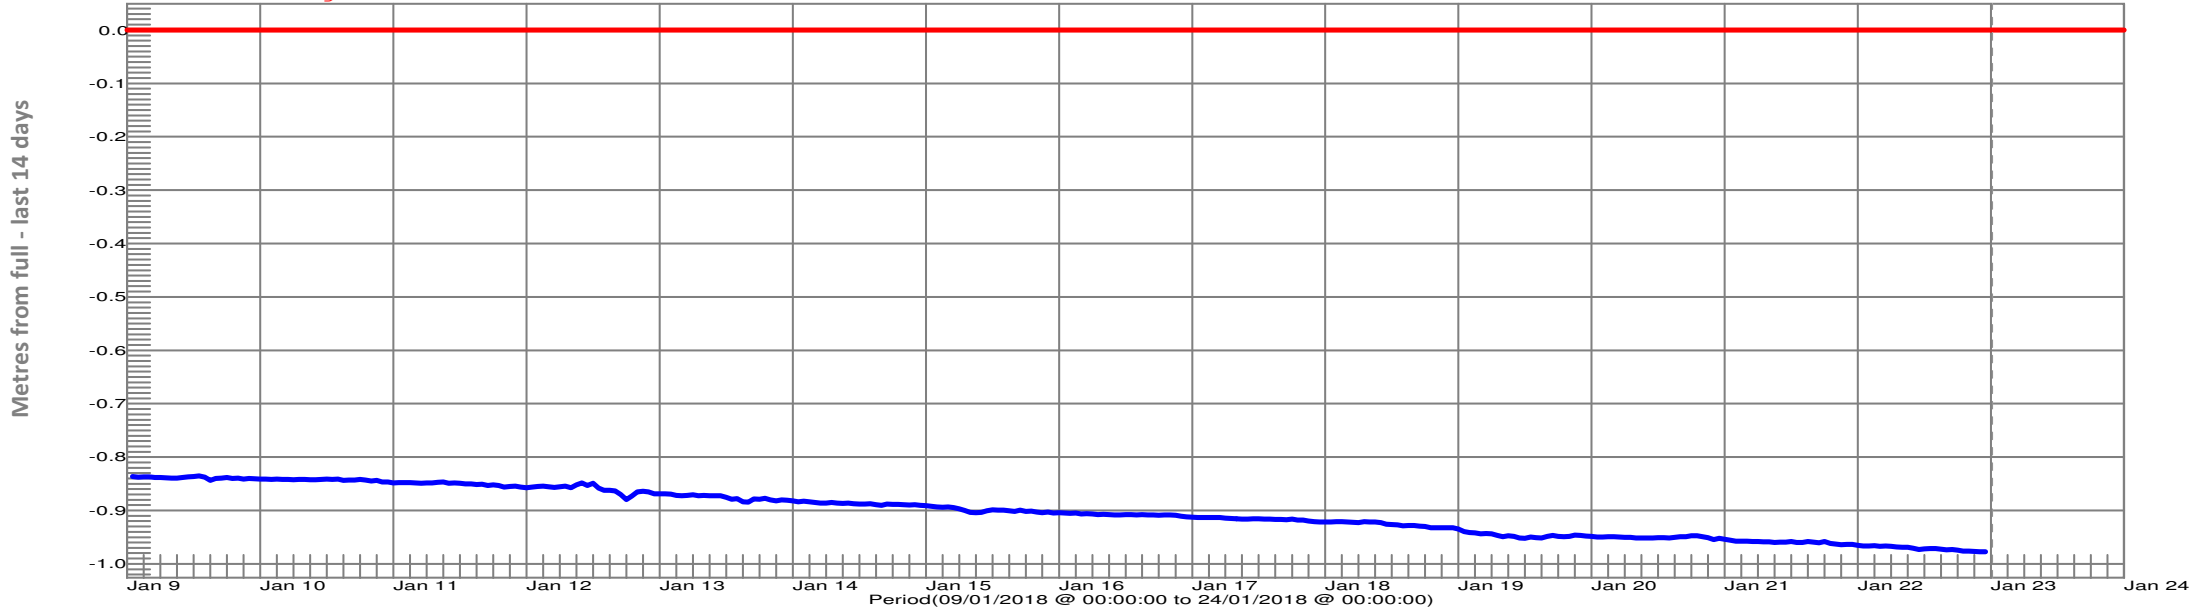

Height above Sea Level	Metres
Full Storage Level	952.820
Last Level Reading	951.841
Normal Minimum Operating Level	943.050

Arthurs Lake at Pump Station
Full Storage Level

Arthurs Lake at Pump Station
Full Storage Level