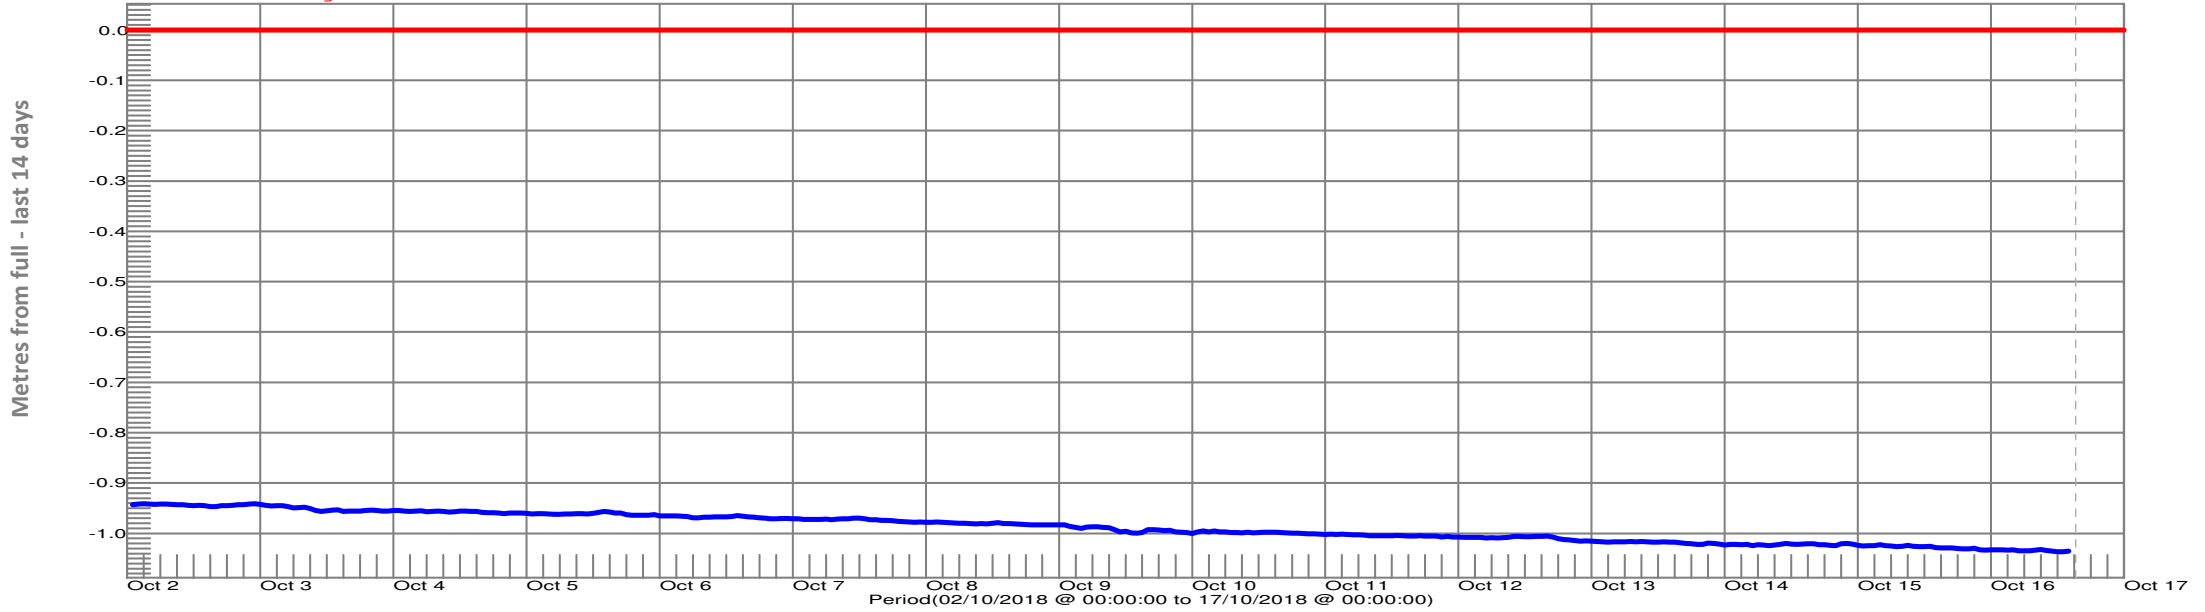

Height above Sea Level	Metres
Full Storage Level	952.820
Last Level Reading	951.783
Normal Minimum Operating Level	943.050

Arthurs Lake at Pump Station
Full Storage Level

Arthurs Lake at Pump Station
Full Storage Level