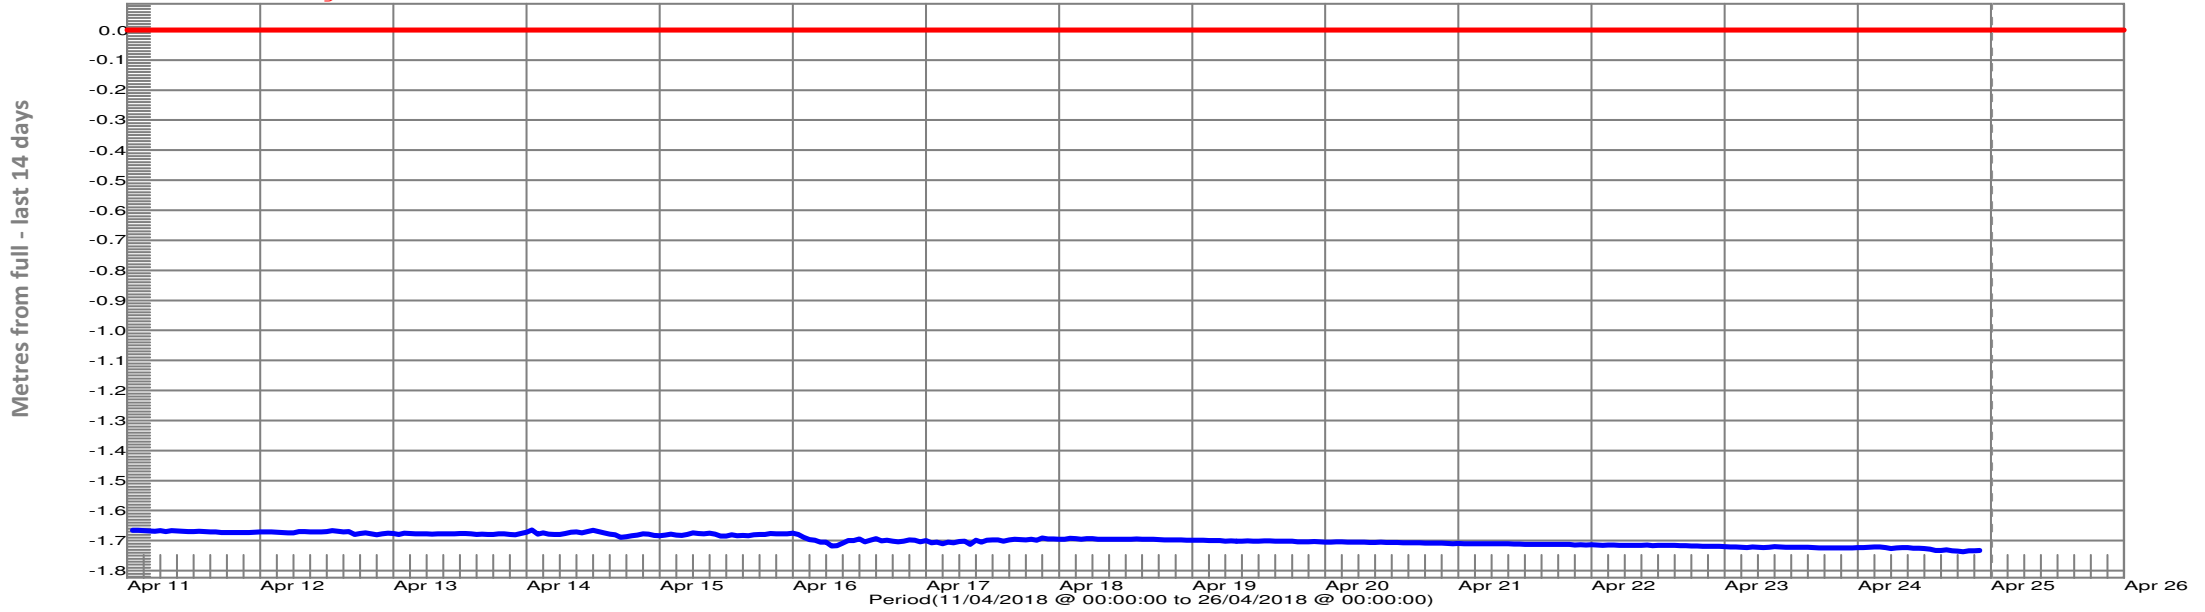

Height above Sea Level	Metres
Full Storage Level	952.820
Last Level Reading	951.085
Normal Minimum Operating Level	943.050

Arthurs Lake at Pump Station
Full Storage Level

Arthurs Lake at Pump Station
Full Storage Level