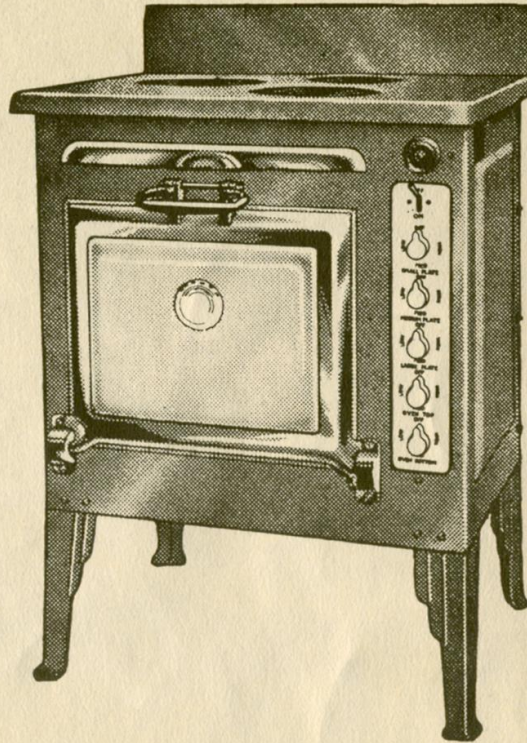

# “Modern” Electric RANGE

The “Modern” for moderns  
—because it is the ideal  
Range that gives you  
everything in a compact,  
convenient shape, with ALL  
the latest features.

The smart design will fit in with the modern kitchen to perfection. Colours too! Green, Blue, Grey, and Cream, with coloured edges. Speed aplenty is assured by the British-made Chromolox Rapid-heating Hot Plates.

- Also made in Two-plate style and
- Three-plate Table-top Model.
- Full Particulars from .

Sole Agents for Tasmania: